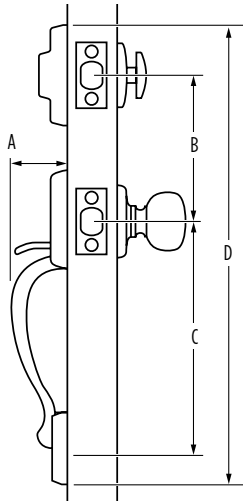

AMADOR Box Pack Specifications

SATIN NICKEL

SATIN CHROME

MATTE BLACK

AMADOR	15 Satin Nickel	26D Satin Chrome	514 Matte Black
SmartKey Single Cylinder Exterior Pack	<input type="checkbox"/>	<input type="checkbox"/>	<input type="checkbox"/>
KW Single Cylinder Exterior Pack	<input type="checkbox"/>		<input type="checkbox"/>

SPECIFICATIONS

Door Prep	Deadbolt: Cross Bore 2-1/8" or 1-1/2" Edge Bore 1" Latch Face 1" x 2-1/4" Handle: Cross Bore 2-1/8" Edge Bore 1" Latch Face 1" x 2-1/4"
Backset	Deadbolt: Adjustable to 2-3/8" or 2-3/4" Handle: Adjustable to 2-3/8" or 2-3/4"
Door Thickness	1-3/4" doors standard. 2-1/4" doors optional Not designed for use on 1-3/8" doors"
Cylinder	SmartKey, KW1 P&T Available
Faceplates	1" x 2 1/4" Includes square corner, radius corner and drive-in
Strikes	Deadbolt: Cross Bore 1-1/8" x 2-3/4" Includes square corner and radius corner Handle: 2-1/4" full lip Includes square corner and radius corner
Bolt	Deadbolt: 1" Handle: 1/2" throw
Door Handing	Reversible for right or left-handed doors
ANSI/BHMA	A156.5 Grade 3 (for deadbolt)
ADA	N/A
ASTM	All Weiser product meets ASTM E 331 water penetration testing

Dimensions	A	B	C	D
Amador	2 3/64"	5 1/2"	9 11/64"	17 15/64"

WARRANTY:

Weiser™ products provide a "Lifetime Mechanical Warranty" that covers all defects in material and workmanship. For more information, please visit ca.weiserlock.com/en/warranty/.